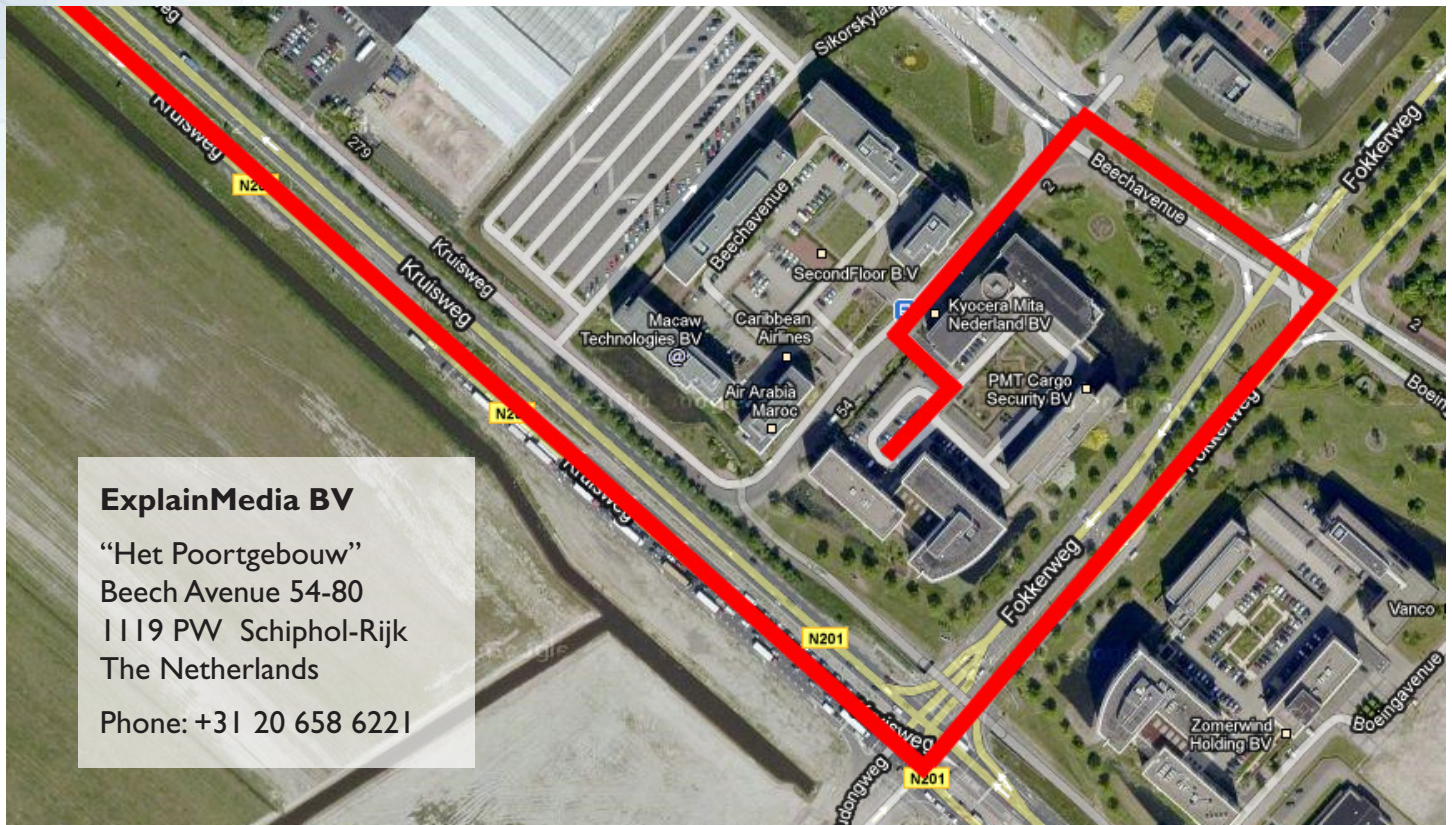

ExplainMedia

Directions to ExplainMedia at Schiphol Airport Rijk

By car from Amsterdam:

Take the A4 to Schiphol Airport/Den Haag.
After Schiphol, take the exit Hoofddorp/Aalsmeer.
At the end of the exit, go right at the signals. You are now on the N201 (see map).
Go left at the third signal (Fokkerweg), and again left at the next signal. You are now on Beech Avenue.
Take the first road on the left.
The building is on the left. You can park on the upper deck.

By car from The Hague/Rotterdam:

Take the A4 to Schiphol Airport.
Take the exit Hoofddorp/Aalsmeer.
At the end of the exit, go right at the signals. You are now on the N201 (see map).
Go left at the second signal (Fokkerweg), and again left at the next signal. You are now on Beech Avenue.
Take the first road on the left.
The building is on the left. You can park on the upper deck.

By public transport:

At Amsterdam Central Station, take the train to Schiphol Airport.
At Schiphol, take buss 187, 188, 198, or 287 to Schiphol-Rijk.
There is a buss stop in front of the building, called “Het Poortgebouw”.